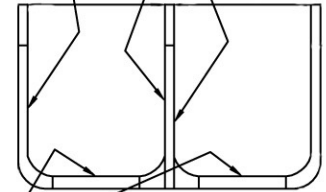

Roll Off Container Filters

20, 25, 30, 40 cubic yards

MODEL #	VOLUME	A	B	C	WEIGHT (APPROX)
RB-20-XX	20 YD ³	277 1/2"	102"	53"	7390 LB
RB-25-XX	25 YD ³	277 1/2"	102"	65"	8615 LB
RB-30-XX	30 YD ³	277 1/2"	102"	78"	9500 LB
RB-40-XX	40 YD ³	277 1/2"	102"	93"	11870 LB

FRONT END VIEW

SIDE VIEW

WALL SCREENS
(STANDARD & G/V)

OPTIONAL
CENTER PANEL

FLOOR SCREENS
(STANDARD, G/V
& BASIC)

TYP CROSS SEC