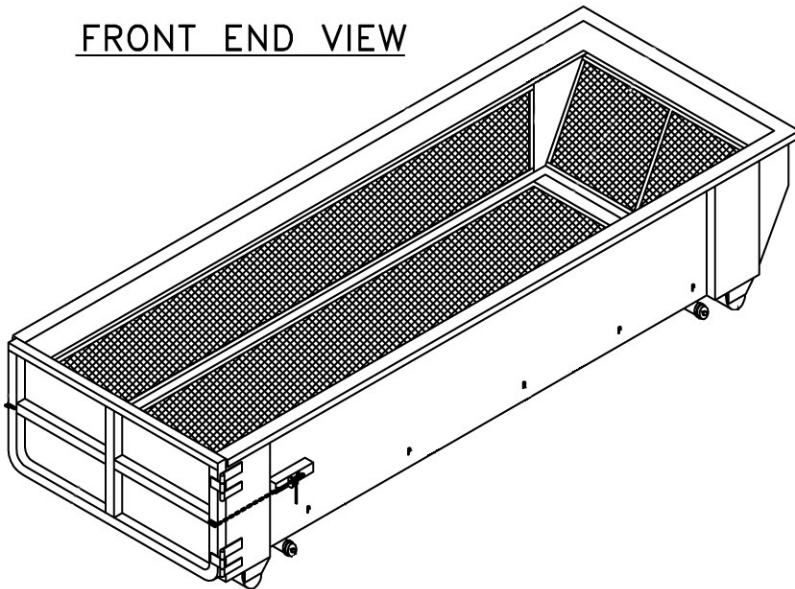

Roll Off Container Filters

20, 25, 30, 40 cubic yards

MODEL #	VOLUME	A	B	C	WEIGHT (APPROX)
RB-20-XX	20 YD ³	277 1/2"	102"	53"	7390 LB
RB-25-XX	25 YD ³	277 1/2"	102"	65"	8615 LB
RB-30-XX	30 YD ³	277 1/2"	102"	78"	9500 LB
RB-40-XX	40 YD ³	277 1/2"	102"	93"	11870 LB

FRONT END VIEW

SIDE VIEW

WALL SCREENS
(STANDARD & G/V)

OPTIONAL
CENTER PANEL

FLOOR SCREENS
(STANDARD, G/V
& BASIC)

TYP CROSS SEC