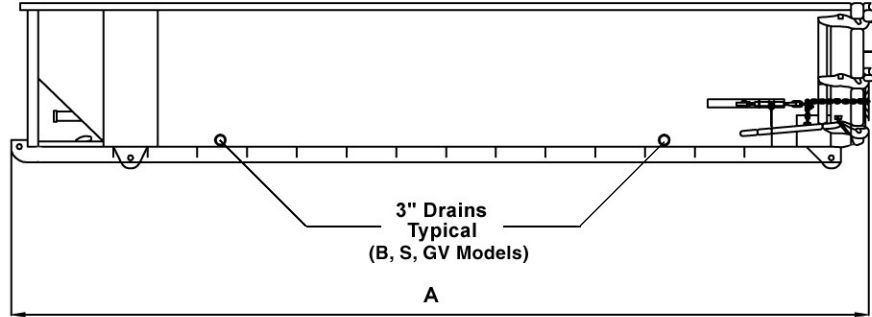

Roll Off Container Filters

20, 25, 30, 40 cubic yards

MODEL #	VOLUME	A	B	C	WEIGHT (APPROX)
RB-20-XX	20 YD ³	277 1/2"	102"	53"	7390 LB
RB-25-XX	25 YD ³	277 1/2"	102"	65"	8615 LB
RB-30-XX	30 YD ³	277 1/2"	102"	78"	9500 LB
RB-40-XX	40 YD ³	277 1/2"	102"	93"	11870 LB

FRONT END VIEW

SIDE VIEW

WALL SCREENS
(STANDARD & G/V)

OPTIONAL
CENTER PANEL

FLOOR SCREENS
(STANDARD, G/V
& BASIC)

TYP CROSS SEC