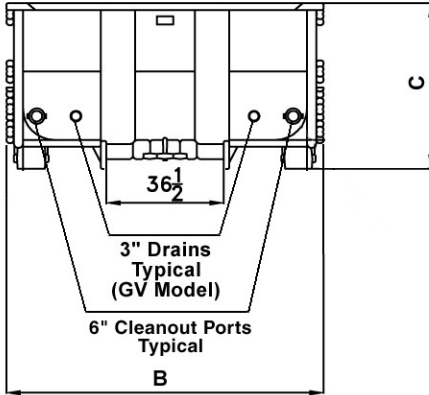

Roll Off Container Filters

20, 25, 30, 40 cubic yards

MODEL #	VOLUME	A	B	C	WEIGHT (APPROX)
RB-20-XX	20 YD ³	277 1/2"	102"	53"	7390 LB
RB-25-XX	25 YD ³	277 1/2"	102"	65"	8615 LB
RB-30-XX	30 YD ³	277 1/2"	102"	78"	9500 LB
RB-40-XX	40 YD ³	277 1/2"	102"	93"	11870 LB

FRONT END VIEW

SIDE VIEW

WALL SCREENS
(STANDARD & G/V)

OPTIONAL
CENTER PANEL

FLOOR SCREENS
(STANDARD, G/V
& BASIC)

TYP CROSS SEC