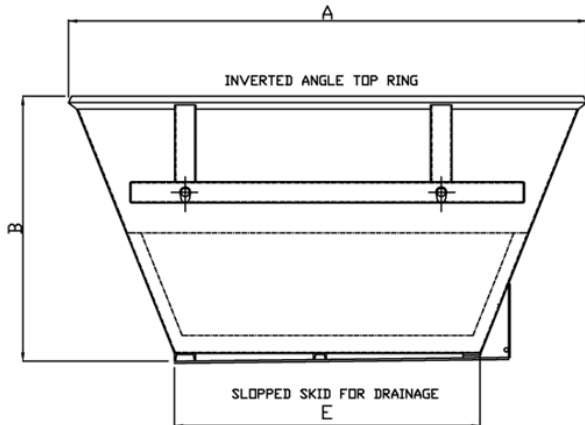

Lugger Style Container Filters

MODEL #	VOLUME	A	B	C	D	E	WEIGHT
LB-01	1 YD ³	42"	36 1/4"	38"	30"	24"	1438 LB
LB-06	6 YD ³	125"	42"	73"	65"	82 1/2"	2188 LB
LB-10	10 YD ³	150"	76 3/4"	70"	64 1/2"	82 1/2"	2882 LB
LB-16	16 YD ³	213 1/2"	52"	73 3/4"	64"	153 1/2"	3520 LB

SIDE VIEW

END VIEW