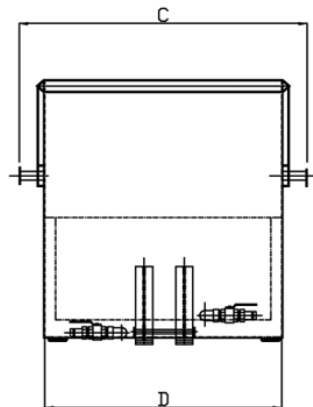

Lugger Style Container Filters

MODEL #	VOLUME	A	B	C	D	E	WEIGHT
LB-01	1 YD ³	42"	36 1/4"	38"	30"	24"	1438 LB
LB-06	6 YD ³	125"	42"	73"	65"	82 1/2"	2188 LB
LB-10	10 YD ³	150"	76 3/4"	70"	64 1/2"	82 1/2"	2882 LB
LB-16	16 YD ³	213 1/2"	52"	73 3/4"	64"	153 1/2"	3520 LB

SIDE VIEW

END VIEW